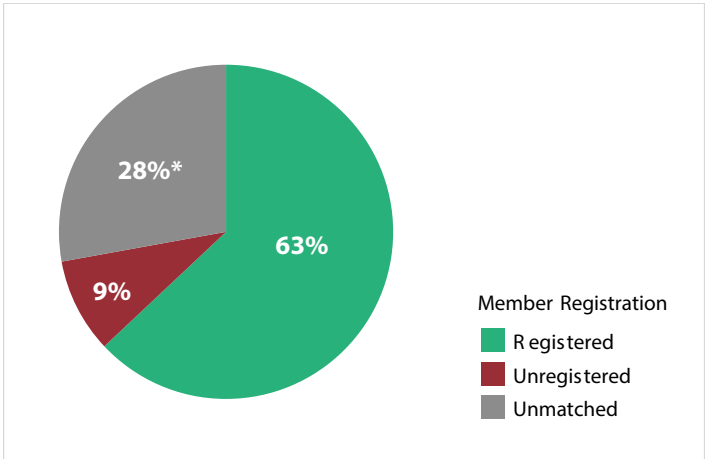

Sample Church

Member Engagement Report

"Pay careful attention to yourselves and to all the flock, in which the Holy Spirit has made you overseers, to care for the church of God, which he obtained with his own blood." Acts 20:28 ESV

www.2028Pastors.com

Church Members' Voter Registration

Members Registered to Vote	24,138	63%
Members Not Registered to Vote	3,562	9%
Members Not Matched*	10,822	28%

* No match found in database for these Church Members (voters and demographic data unknown)