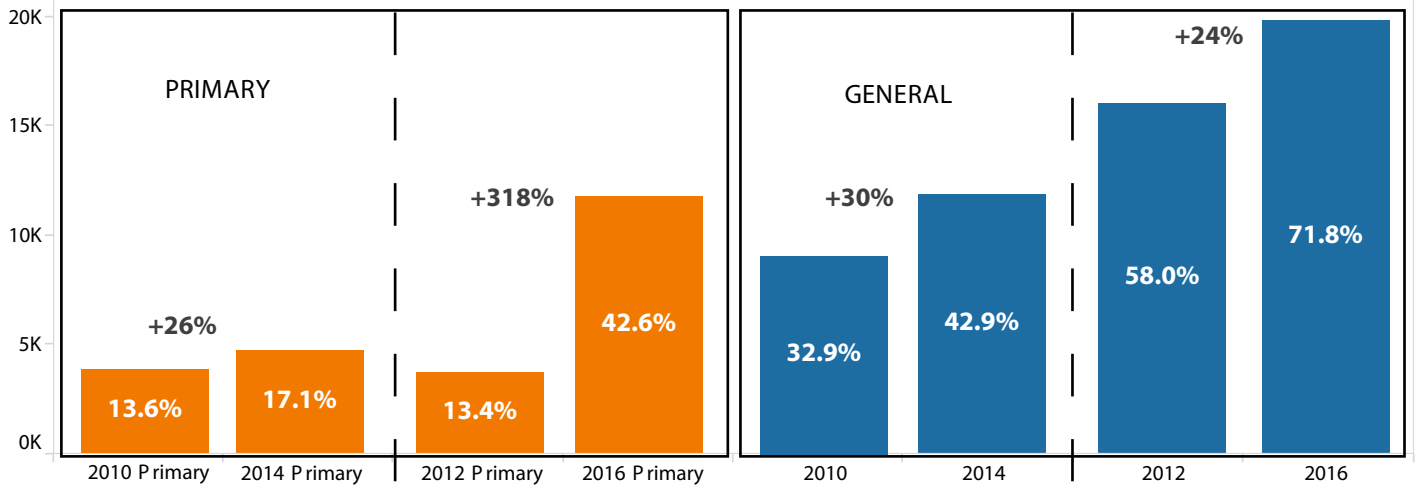

Church Member Voting History